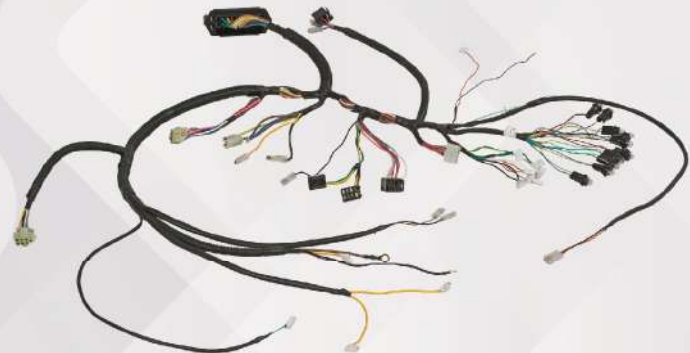

ITM285

تراکتور 285

Part Name	Part Number	
	ITMCO	Cable Varan
Dashboard Harness	A9810	PHt00023
Engine & Front Light Harness	M909	PHt00011
Rear Harness	A9811	PHt00024
Fender Harness RH	B933	PHt00004
Fender Harness LH	B934	PHt00005
Plate No. Harness	B935	PHt00006
Differensial Harness	-	PHt00015
Rear Harness	C147	PHt00003